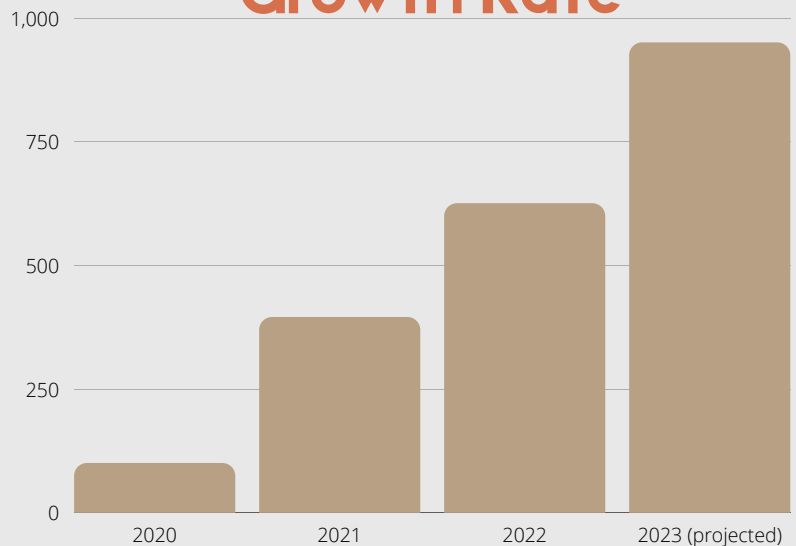

What Is The Edge Dance Event?

The Edge is a 3-day dance event consisting of dance classes, competitions, and music festival elements such as live music, vendor market, games, raffles. Dance styles taught include the following: Line Dance, Country Swing, Two Step, West Coast Swing, Brazilian Zouk, Dips, Leans, Tricks, Fundamental Beginner, and Technique Classes.

Reach more people...

The Edge Dance Event provides the opportunity for businesses to share their products to reach an audience that is both diverse and geographically expansive.

Pricing & Sales Potential Volume

Average Ticket Price 2023 Event

\$160

Age Range & Gender Ratio

18-65 50:50

Attendees from 35+ CA bars

Growth Rate

Projected Sales

950 Anticipated Weekend Participants